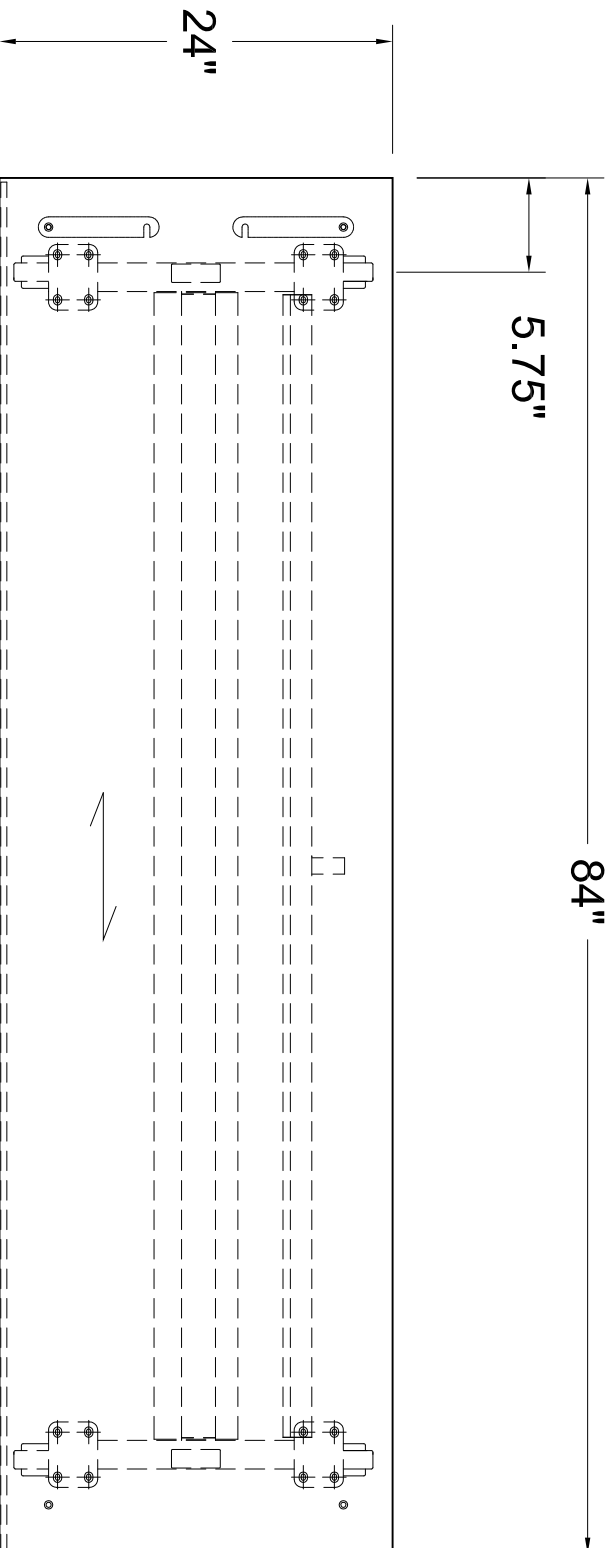

PLAN VIEW

84" x 24" METRONOME FLIP TOP TABLE

THIS DRAWING IS CONFIDENTIAL AND PROPRIETARY. NO PART OF THIS DRAWING MAY BE COPIED, DISCLOSED TO ANY THIRD PARTY OR USED FOR ANY PURPOSE WITHOUT THE EXPRESS WRITTEN AUTHORIZATION OF NIENKAMPER FURNITURE & ACCESSORIES